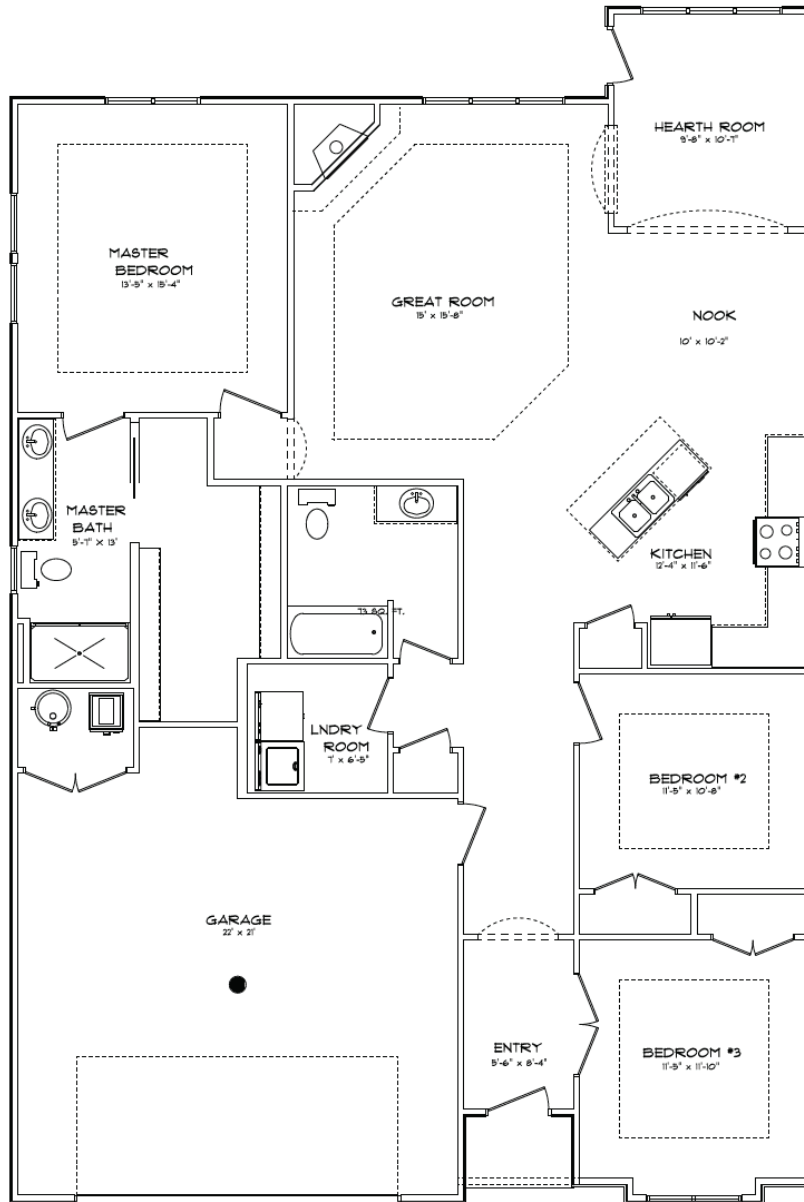

Majestic Water

VILLAS

Summit

1720 Sq. Ft.

Base Price: \$218,900