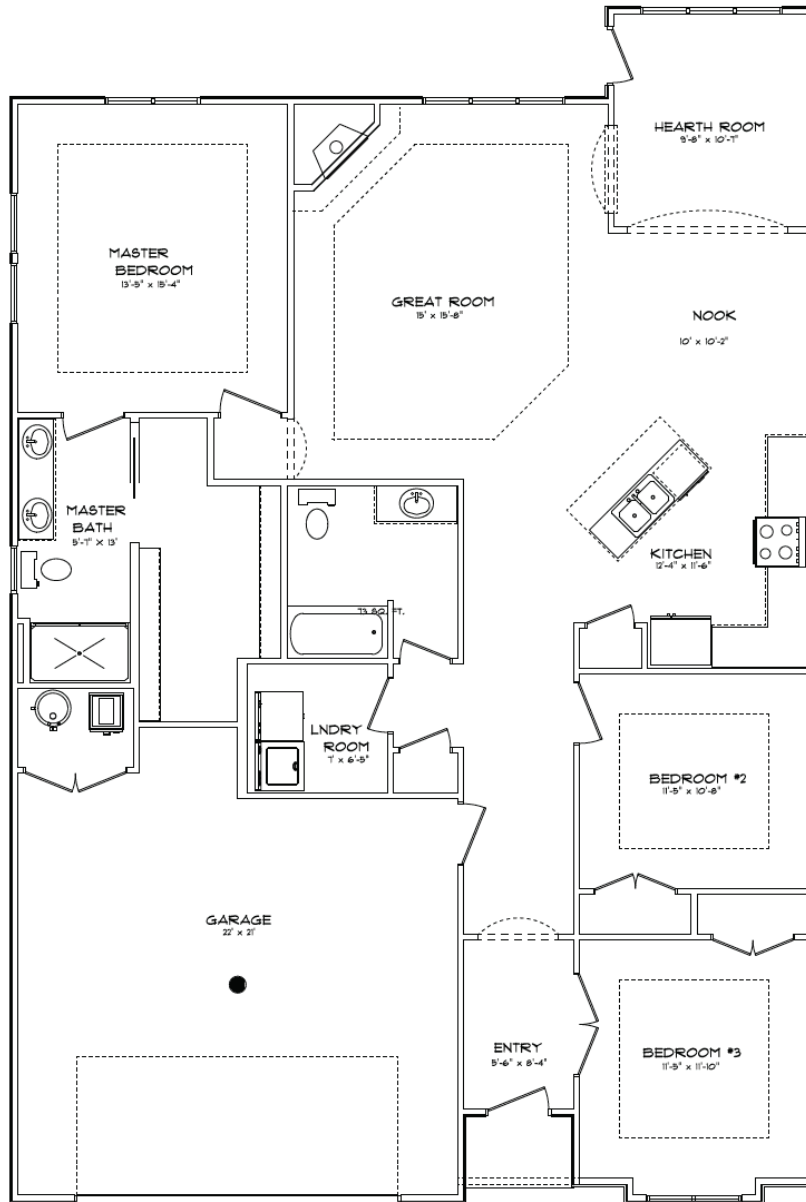

Majestic Water

VILLAS

Summit

1720 Sq. Ft.

Base Price: \$213,900